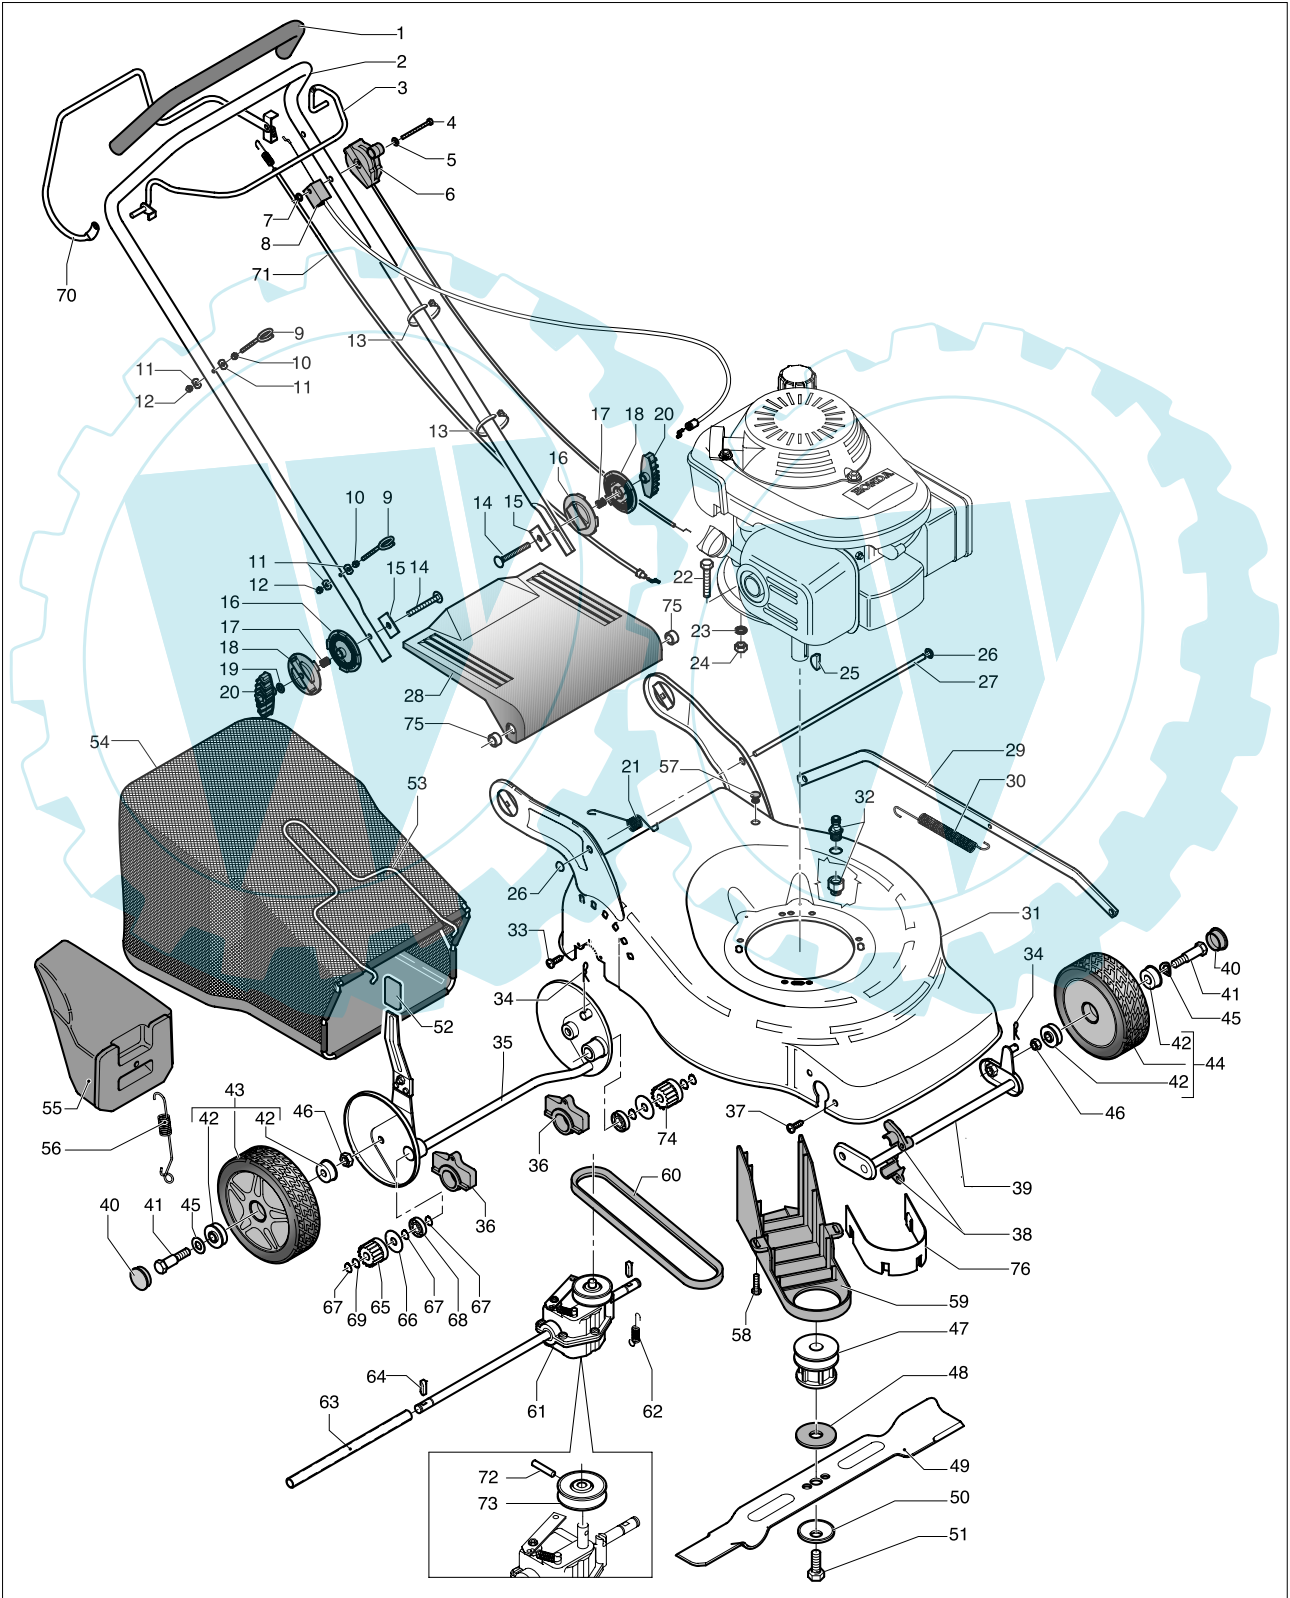

brand	PARTNER

date	FEB/03	SHEET 1/3

Model

P 4553 SDX

Product number

953878127